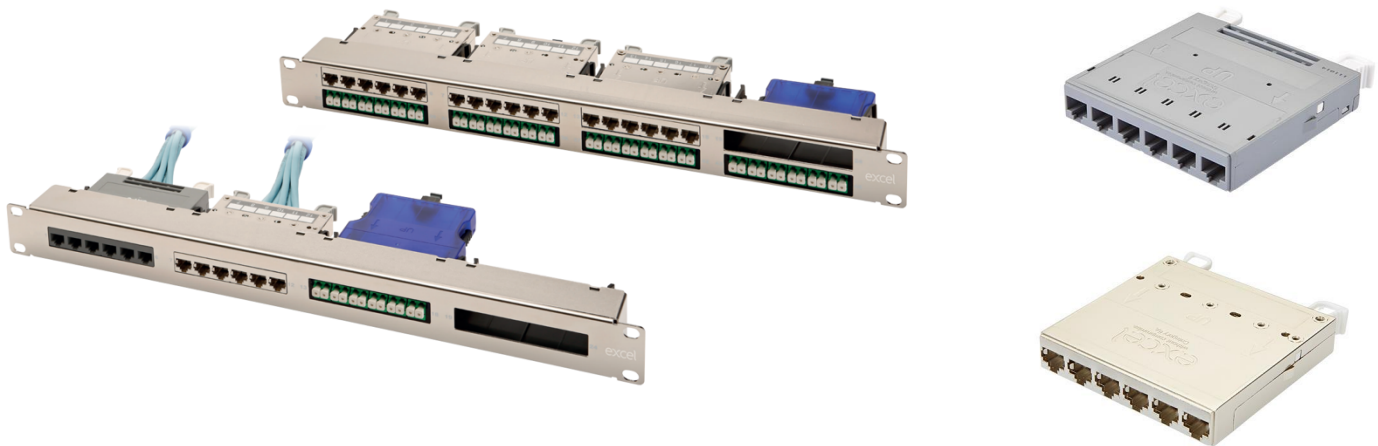

We are re-branding our Mixed Use Panel and Cassettes/Modules under a new name - the Excel ExpressNet Solution - to group the products beneath one banner as a complete solution.

The design of the products themselves are not changing, however the product titles and descriptions will reflect the new name from June 2018.

Part No.	Old Description	New Description
100-230	Excel 1U Mixed Use Patch Panel Frames - 4 Module - Unloaded	Excel 1U ExpressNet Patch Panel Frame - 4 Module - Unloaded
100-231	Excel 1U Mixed Use Patch Panel Frames - 8 Module - Unloaded	Excel 1U ExpressNet Patch Panel Frame - 8 Module - Unloaded
100-232	Excel 1U Blanks for Mixed Use Panel - Black - 5 Pack	Excel 1U Blanks for ExpressNet Patch Panel - Black - 5 Pack
201-600	Enbeam 6 Port (12 Fibre) OM3 LC Module	Enbeam 6 Port (12 Fibre) OM3 LC ExpressNet Module
201-601	Enbeam 6 Port (12 Fibre) OM4 LC Module	Enbeam 6 Port (12 Fibre) OM4 LC ExpressNet Module
201-602	Enbeam 6 Port (12 Fibre) OS2 LC Module	Enbeam 6 Port (12 Fibre) OS2 LC ExpressNet Module
201-610	Enbeam 6 Port Duplex (12 Fibre) OM3 LC to MTP Module	Enbeam 6 Port Duplex (12 Fibre) OM3 LC to MTP ExpressNet Module
201-611	Enbeam 6 Port Duplex (12 Fibre) OM4 LC to MTP Module	Enbeam 6 Port Duplex (12 Fibre) OM4 LC to MTP ExpressNet Module
201-612	Enbeam 6 Port Duplex (12 Fibre) OS2 LC to MTP Module	Enbeam 6 Port Duplex (12 Fibre) OS2 LC to MTP ExpressNet Module
100-235	6 Port Category 6 Unscreened Module	6 Port Category 6 Unscreened ExpressNet Module
100-236	6 Port Category 6 Screened Module	6 Port Category 6 Screened ExpressNet Module
100-237	6 Port Category 6 _A Screened Module	6 Port Category 6 _A Screened ExpressNet Module